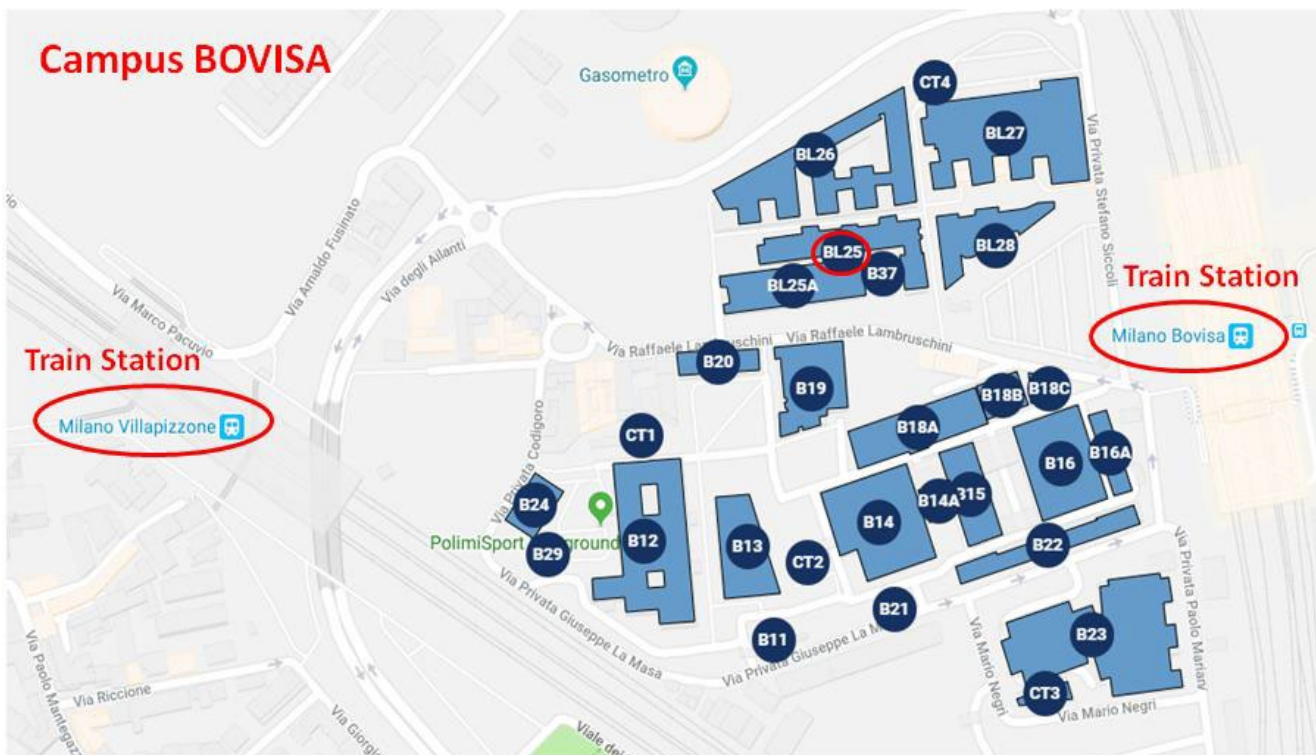

## VENUE

Politecnico di Milano - Campus Bovisa Politecnico  
 Department of Energy  
 Building BL25 - Via Lambruschini, 34  
 Milano

The building BL25 is at about 200 m from the closest train station named “Milano Bovisa Politecnico”, and about 500 m from train station “Milano Villapizzone”.

Holding the *Milano Bovisa Politecnico* train station behind you, turn right and go down the stairs. This is a view of the Building BL25 from the *Milano Bovisa Politecnico* train station.