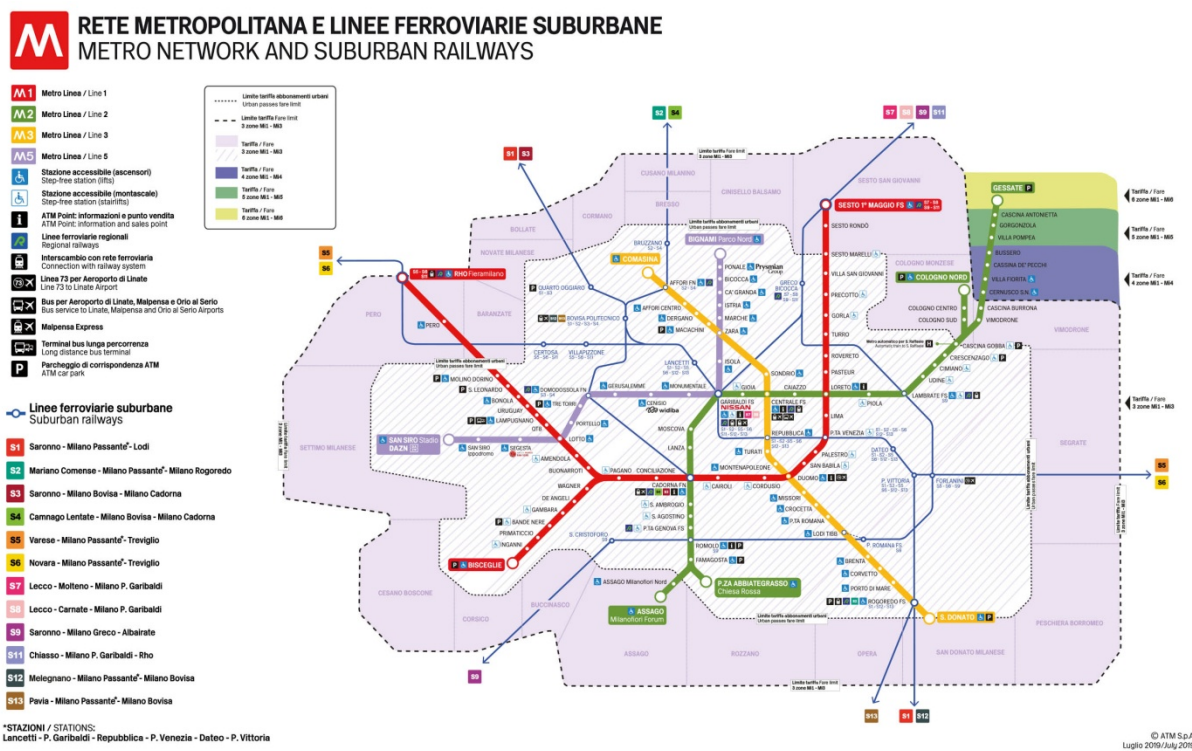

## VENUE

Politecnico di Milano - Campus Bovisa Politecnico  
 Department of Energy  
 Building BL25 - Via Lambruschini, 34  
 Milano

The building BL25 is at about 200 m from the closest train station named “Milano Bovisa Politecnico”, and about 500 m from train station “Milano Villapizzone”.

Holding the *Milano Bovisa Politecnico* train station behind you, turn right and go down the stairs. This is a view of the Building BL25 from the *Milano Bovisa Politecnico* train station.

## TRAVEL INFORMATION

Milano has an interconnected network of metro, tram and suburban trains. In particular, the Bovisa Campus of Politecnico di Milano is well connected with the city centre and with the main airports by means of train starting from “Milano Bovisa Politecnico” station and “Milano Villapizzone” station. Trains for Malpensa airport (Malpensa Express) are scheduled every 30 minutes from “Milano Bovisa Politecnico”.

- <http://www.milanomalpensa-airport.com>
- <https://www.milanomalpensa-airport.com/en/from-to/by-train>
- <http://www.trenord.it/en/timetable/timetable.aspx>

Here is the map of metro and suburban railways.